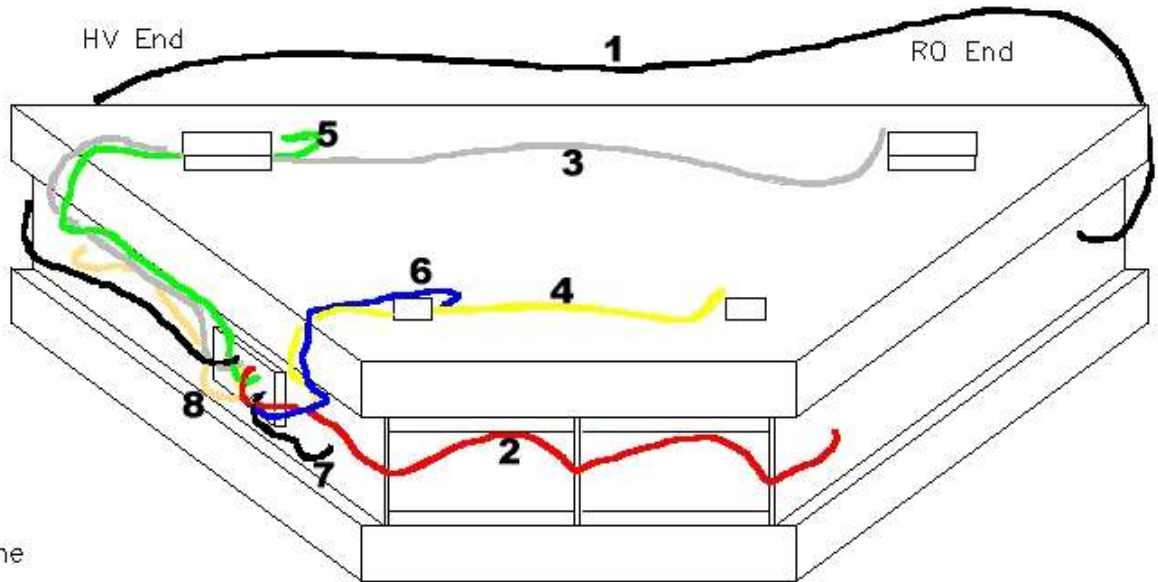

# Michigan Chambers AMB Cable Placement

Cables are labeled by color and AMB channel

A type  
chamber

Cable Color Scheme

Inplane Mux Color Location Routing

- 1 Black RO Inplane Long Go around long side to mux.
- 2 Red RO Inplane Short Go around short side to mux.
- 3 Light Grey RO PMO Long Top of chamber under strips and over HV FC
- 4 Yellow RO PMO Short Top of chamber under strips and over HV FC
- 5 Green HV PMO Long Go on top of chamber over HV FC
- 6 Blue HV PMO Short Go on top of chamber over HV FC
- 7 Black HV Inplane Short Short hop to mux
- 8 Beige HV Inplane Long Short hop to mux

C type  
chamber